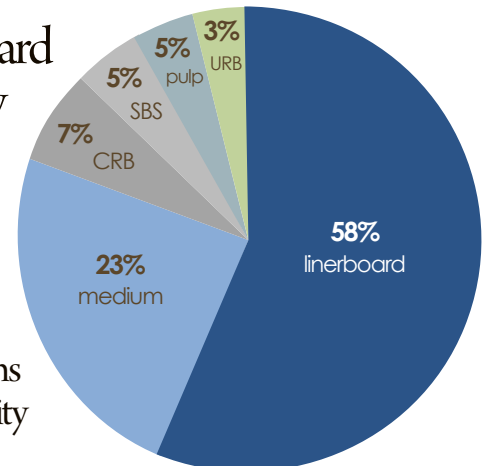

Paperboard Capacity Mix

9.9 Million Tons Mill Capacity